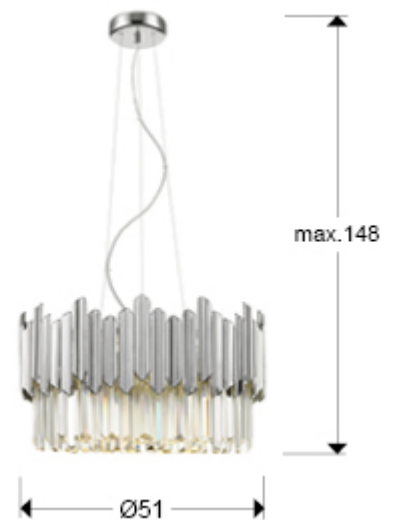

Tiara

605144

Pendants

Lamp made of chromed metal. Shade of faceted glass prisms finished with chromed ABS pieces.

·This item includes 6 G9 LED 6W This lamp is supplied with GRAVITY TOGGLES, to improve ceiling fixing.

GENERAL INFORMATION

EAN Code: 8435435336981

Type: Pendants

Collection: Tiara

SIZES

Sizes: Ø 51.0 ↓ 148.0 cm

Height when installed: 50.0/ max. 150.0 cm

Weight: 10.3 Kg

SIZES WITH PACKAGING

Weight: 12.2 Kg

Volume: 0.1080m³

Sizes: ↔ 59.0 ↓ 31.0 ↗ 59.0 cm

TECHNICAL INFORMATION

IP protection: IP 20
Electric class: Class 1
Maximum power: 6x28W
Voltage: 220/240 V
Frequency: 50/60 Hz

ADDITIONAL INFORMATION

Material: Metal, ABS, faceted glass
Finish: Chromed, clear